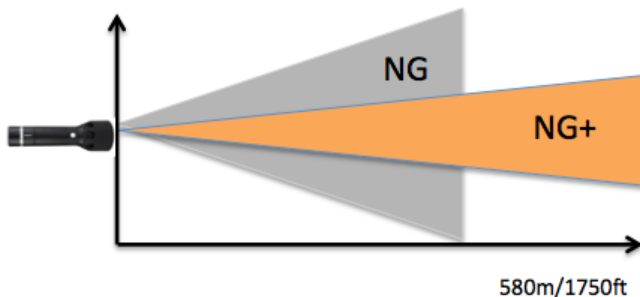

WISELED®

WISELED Tactical NG +

Our new Tactical is refined with new high precision optics providing additional 50% more intensity in the hotspot than our WiseLED Tactical. The NG+ is optimized for throwing distance, the perfect light for law and enforcement and search and rescue operations!

- 580 meter /1750 feet illumination distance (0,25 lux)
- 87000 lux @ 1 meter /3,2 feet
- 930.000 peakbeam candela
- 2800 lumen
- 7 LED 50000+ hours LED lifetime
- Up to 35 hours continuous light (lowest output setting)
- Zero maintenance
- 2 years warranty
- 3 hours charging time

WISELED TACTICAL NG vs WiseLED Tactical NG+

Our New WiseLED Tactical NG+ has double the amount of LUX (light intensity). Lux is a unit of measuring illumination intensity at a surface at a distance. Our new WiseLED Tactical NG+ has higher lux value, but ca 20% less lumen than our standard WiseLED Tactical NG.

- 7 LED Efficiency 2800 lumens
- LED lifetime + 50,000 hours
- Battery: Rechargeable Li-ion
- Battery capacity: 11.1 volt, 5.8 amps
- Light output duration:
 - 125%: 2 hours 20 min
 - 100%: 3 hours (continuous drive)
 - 75%: 5 hours
 - 50%: 8 hours 40 min
 - 20%: 37 hours 30 min
- Dimmable: 5 steps
- Waterproof (not suited for diving)
- 4 degree half angle
- Anodized Aerospace grade aluminium
- Grip: Thermo plastic rubber
- Strobe effect: 500 watts (non-lethal weapon)
- Usable light: Range min. 580m/ (0,25lux)
- Signalling: 15 miles in clear weather
- Weight: 800 grams / 28oz
- Size: Fronthead diameter 76 mm / 3"
- Body diameter: 46 mm / 1.8"
- Overall length: 24.2 cm / 9.5"
- Built in taillight
- Battery indicator
- Built in antitheft chassis number
- Self-discharge time: 5 years